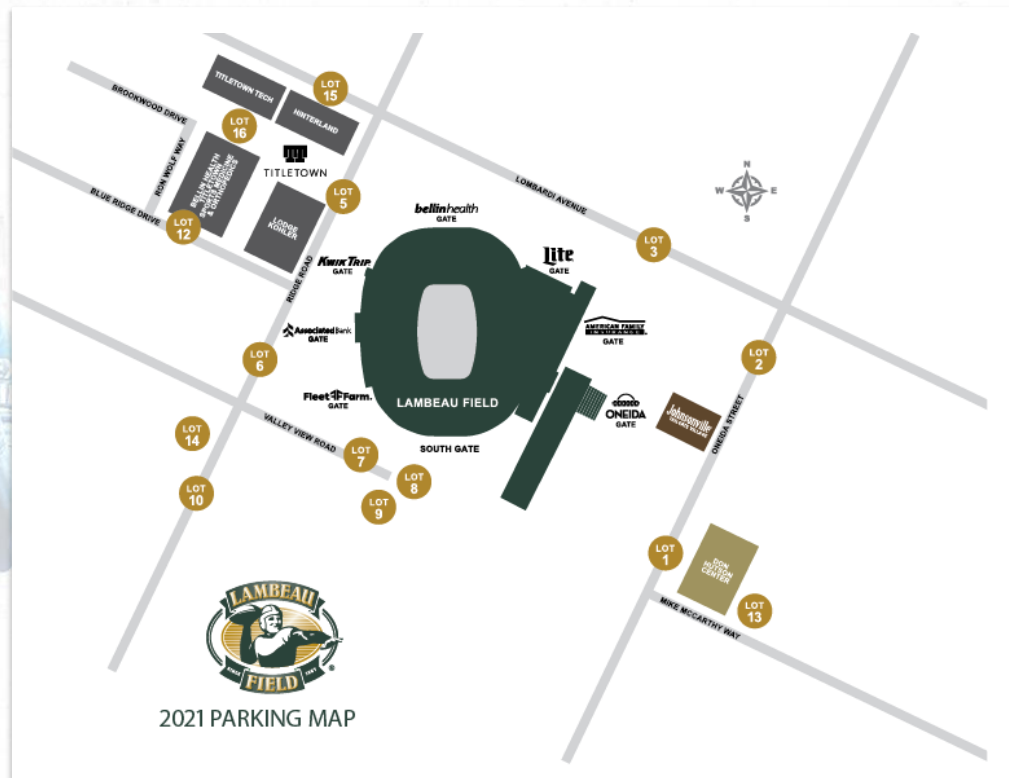

Travel Information

The address for Lambeau Field is: **1265 Lombardi Ave, Green Bay, WI 54304**

The Green Bay Metro offers efficient and convenient routes to the stadium on game days. Information for the Green Bay metro can be found [here](#).

Driving directions can be found [here](#) and parking is available at the stadium.

You can pre-book parking online [here](#).

Taxi cabs are available after games by Ridge Road on the west side of the stadium near Kroll's restaurant.

USA TOUR 2022
supported by VISIT Abu Dhabi