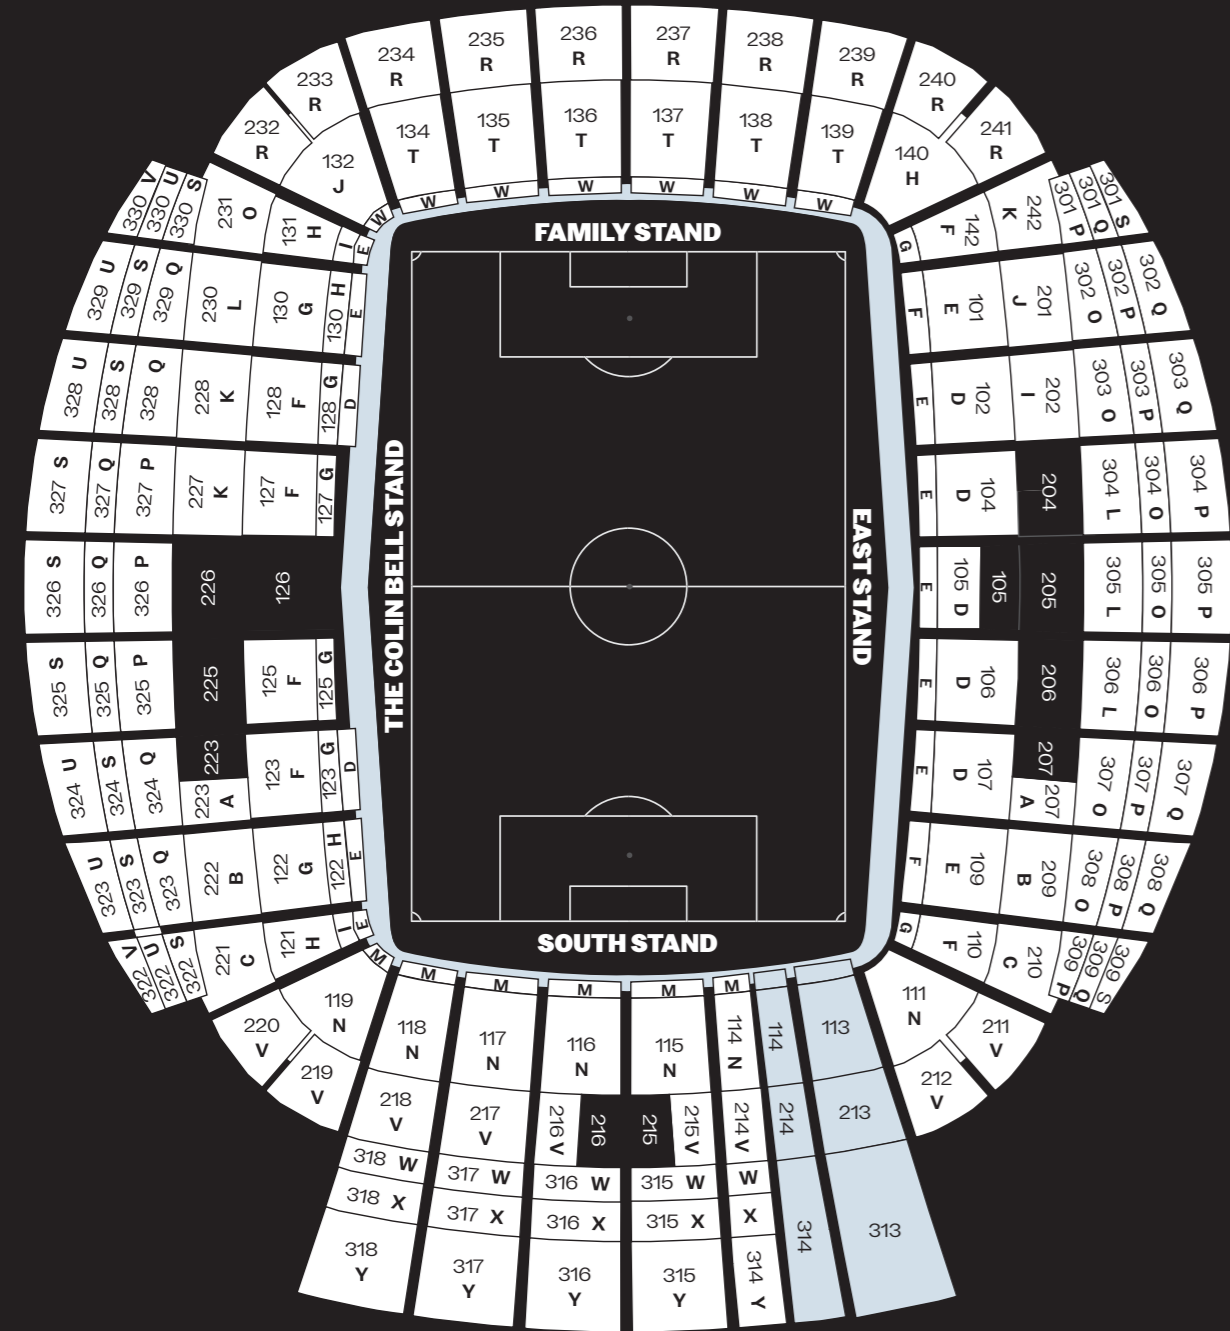

24 SEASON TICKETS 25 PRICING MAP

HOSPITALITY VISITING SUPPORTERS

FAMILY STAND

Age	W	T	R
Adult	£540	£620	£675
18 - 21	£350	£410	£450
Under 18	£120	£150	£150
Over 65	£335	£325	£340
Disabled	£350	£410	£450

To be eligible for a Season Ticket in the Family Stand, adult supporters must be accompanied by a Season Ticket Member under 16. Maximum of three adults per Under 16 Season Ticket Member.

Family Stand seats on Level 1 are available in Blocks 134-139.

EAST STAND

Age	D	E	F	G	H	I	J	K	L	O	P	Q	S
Adult	£915	£900	£875	£860	£820	£1,080	£1,025	£970	£915	£860	£760	£705	£675
18 - 21	£555	£555	£540	£525	£525	£725	£685	£640	£565	£525	£460	£460	£460
Under 18	£250	£245	£245	£245	£240	£345	£340	£335	£260	£250	£250	£240	£220
Over 65	£450	£445	£440	£435	£415	£535	£520	£485	£450	£440	£430	£410	£380
Disabled	£555	£555	£540	£525	£525	£725	£685	£640	£565	£525	£460	£460	£460

93:20 PREMIUM SEATS

Age	A	B	C
Adult	£1,600	£1,515	£1,425
18 - 21	£1,200	£1,140	£1,060
Under 18	£800	£755	£720
Over 65	£1,200	£1,140	£1,060
Disabled	£1,200	£1,140	£1,060

Premium Seats in the Colin Bell Stand for 93:20 are in Blocks 221, 222 and half of 223.

Premium Seats in the East Stand for 93:20 are in Blocks 210, 209 and half of 207.

SOUTH STAND

Age	M	N	V	W	X	Y
Adult	£540	£745	£765	£745	£485	£425
18 - 21	£350	£500	£525	£500	£320	£280
Under 18	£180	£240	£240	£240	£200	£200
Over 65	£350	£375	£390	£375	£320	£280
Disabled	£350	£500	£525	£500	£320	£280