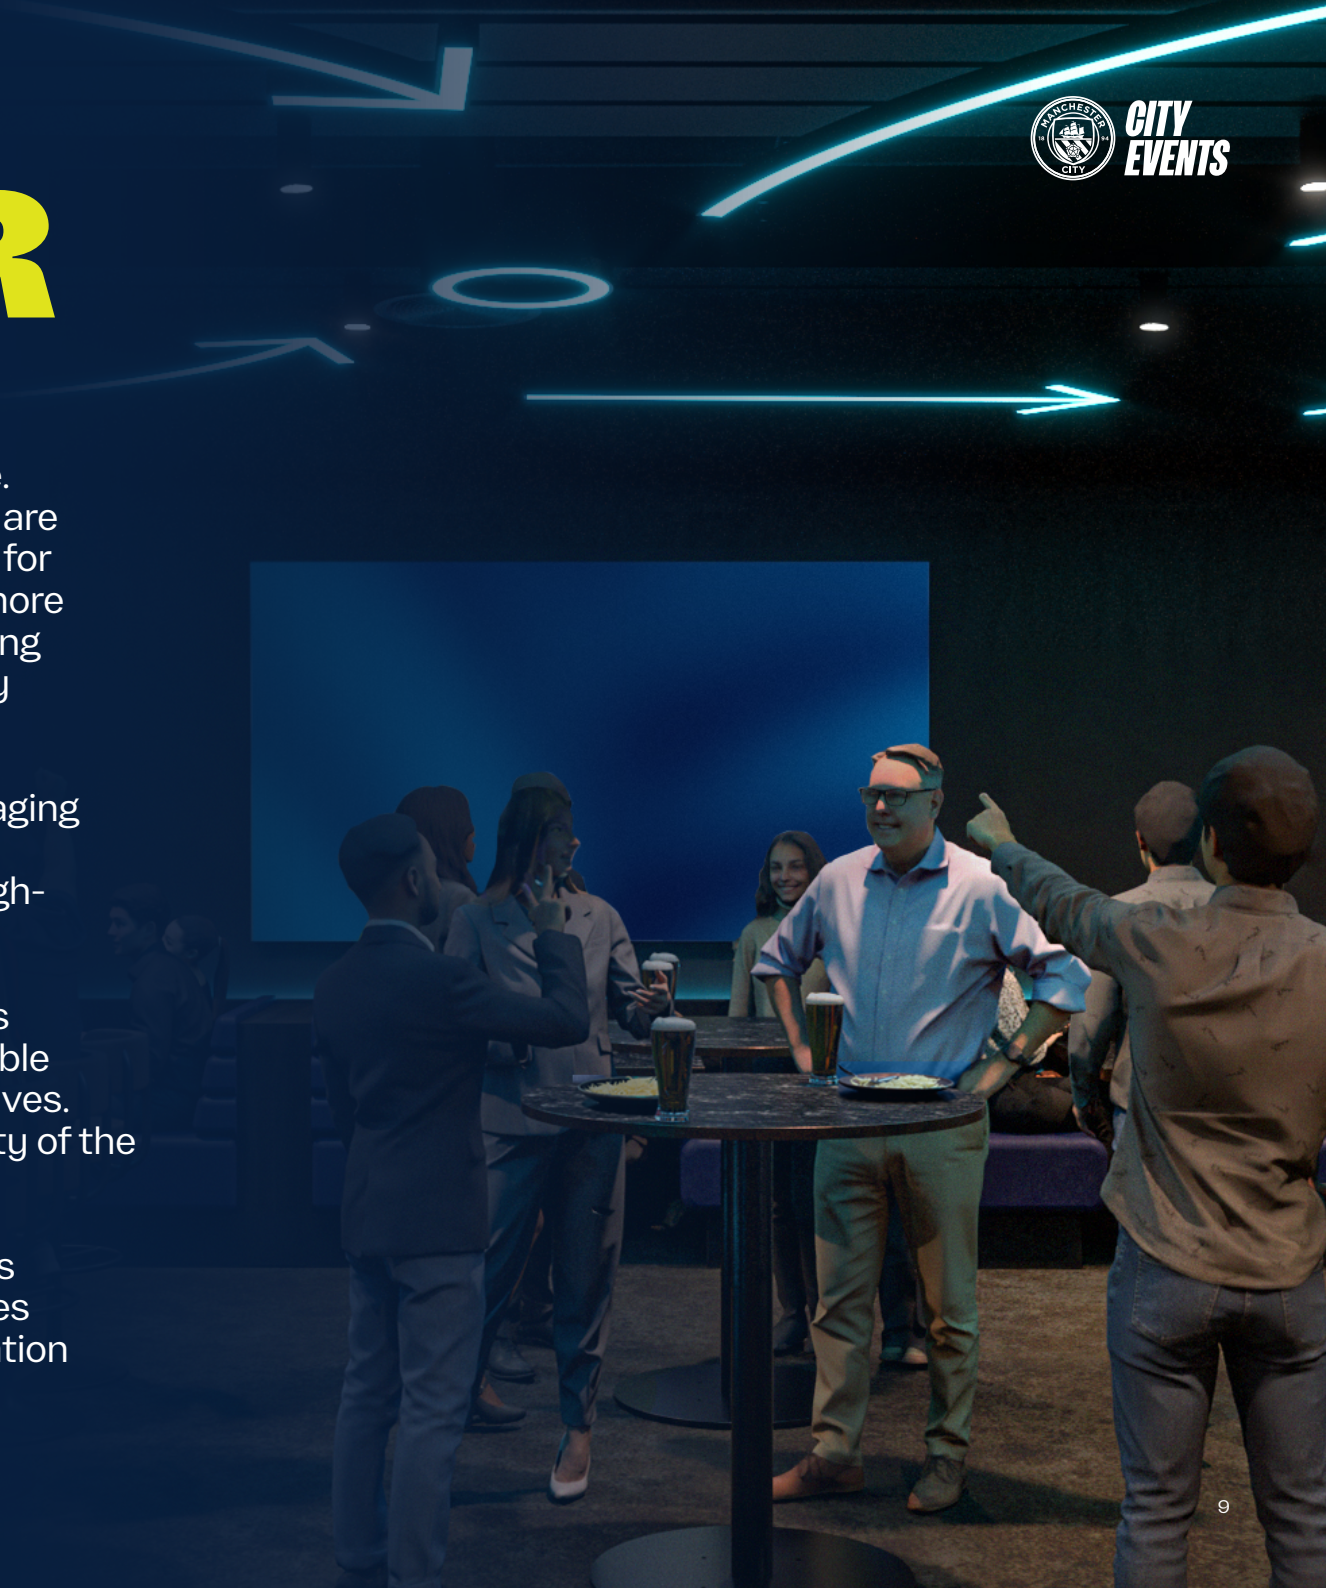

C.P. COMPANY

FASHION SHOWS

EXHIBITIONS

CROSSBAR

A Space that Changes the Conversation

Cross Bar is a contemporary, characterful space. It's where introductions turn into dialogue, ideas are developed and conversations deepen. Designed for networking receptions, breakout sessions and more intimate corporate gatherings, it provides a setting that feels creative and dynamic, yet comfortably conversational.

It's the perfect pairing with City Hall, which offers scale and stage presence, whilst Cross Bar invites interaction - creating balance between presentation and participation, impact and connection.

KEPER'S
A FRIEND