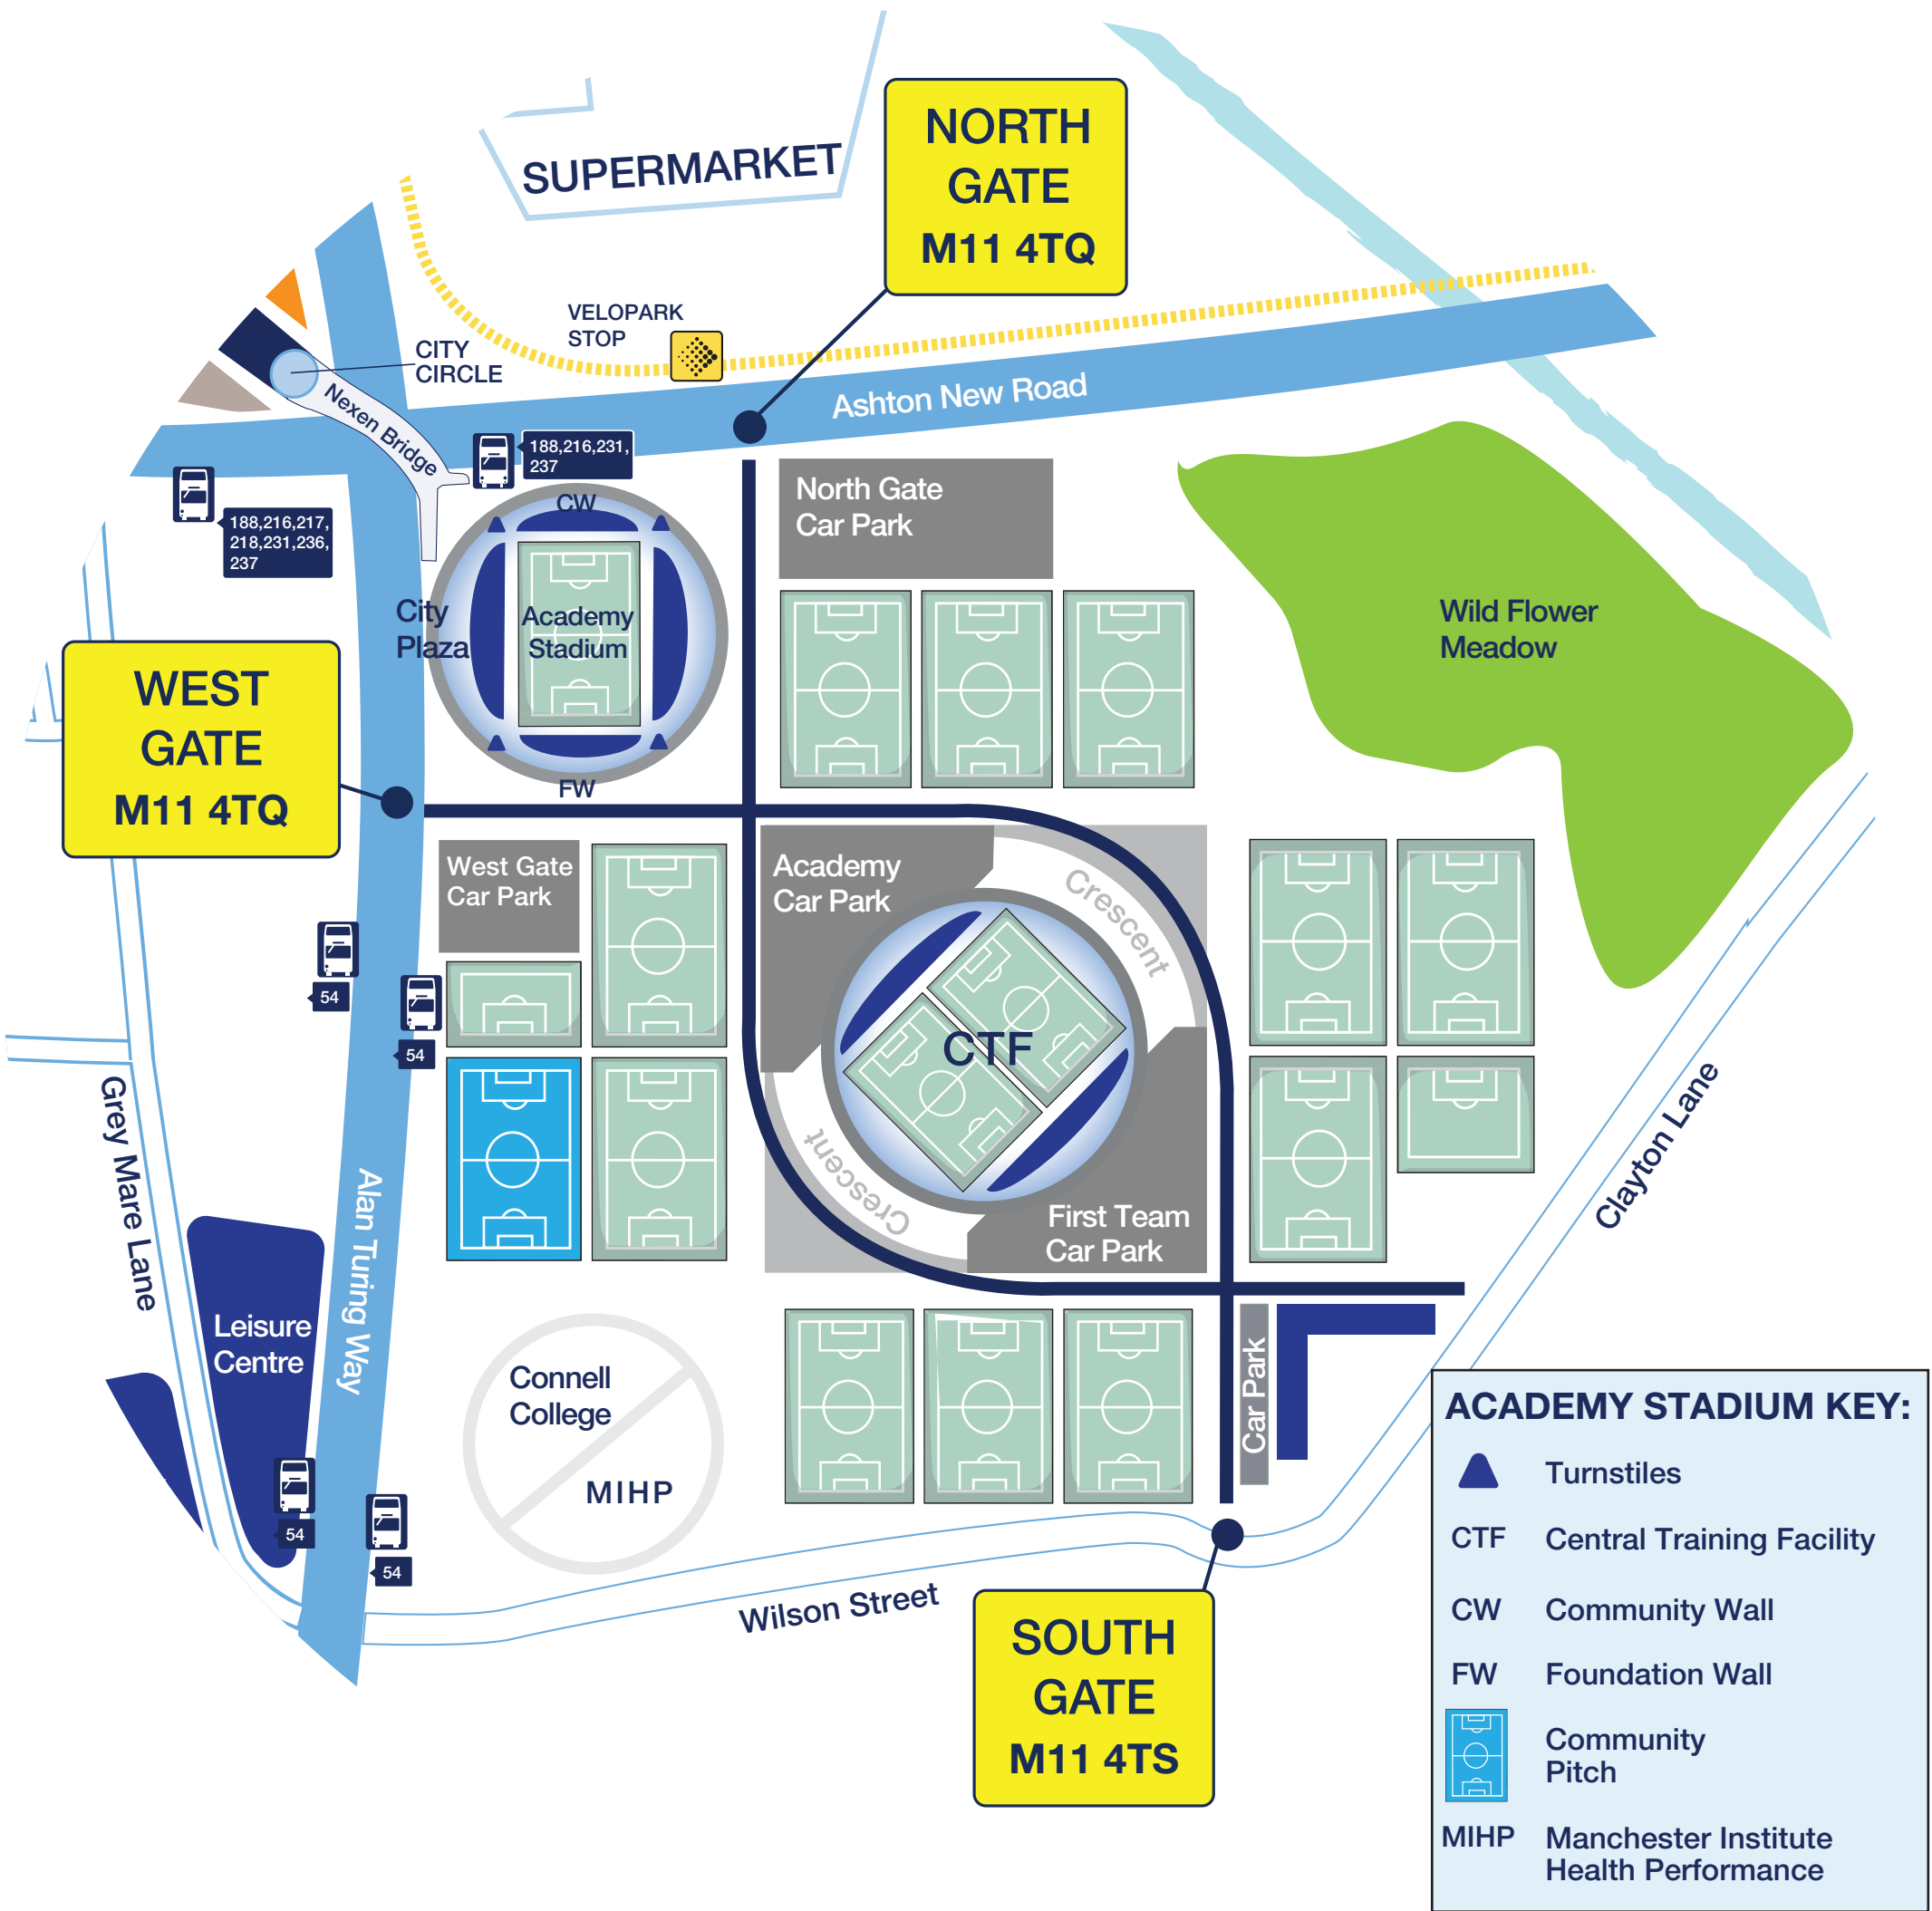

ETIHAD STADIUM KEY:

A Entrances

Bus Stops

Metrolink Stops

Etihad Campus Car Parking

Etihad Stadium
 Etihad Stadium
 Etihad Stadium
 Etihad Stadium

Manchester Regional Arena
 National Squash Centre

U Main Entrance
 - The Colin Bell Stand

F East Stand Entrance

Legends Entrance

Cash Machine

NORTH GATE
M11 4TQ

WEST GATE
M11 4TQ

SOUTH GATE
M11 4TS

ACADEMY STADIUM KEY:

-  Turnstiles
-  Central Training Facility
-  Community Wall
-  Foundation Wall
-  Community Pitch
-  Manchester Institute Health Performance