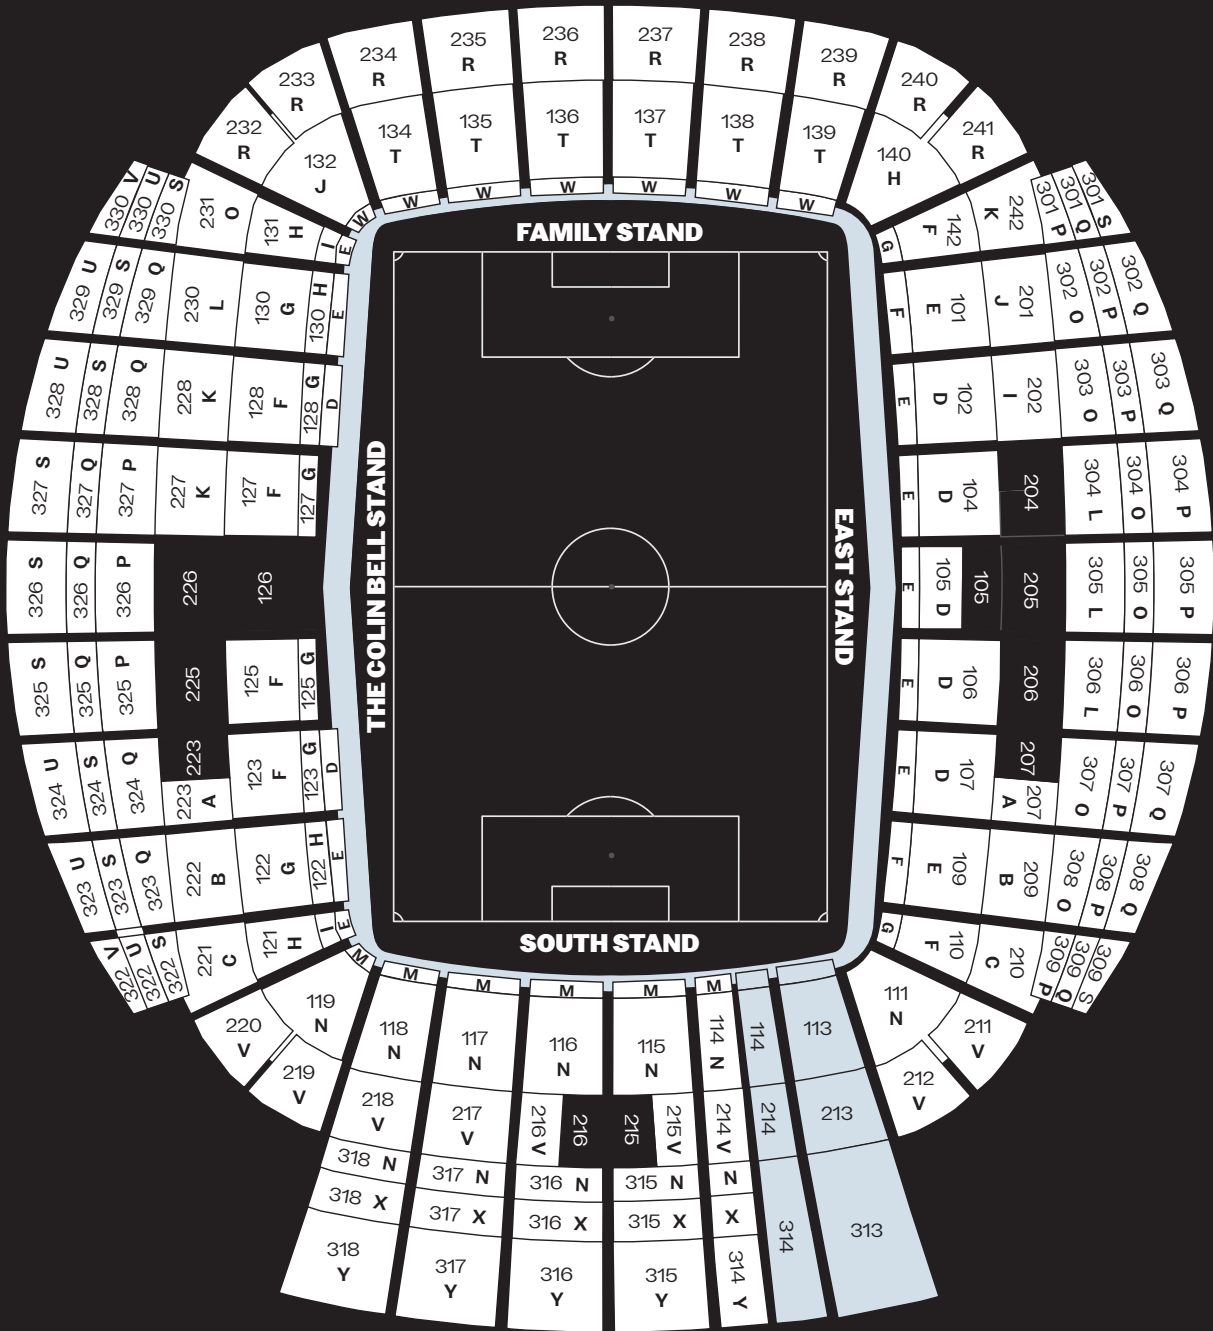

HOSPITALITY

VISITING SUPPORTERS