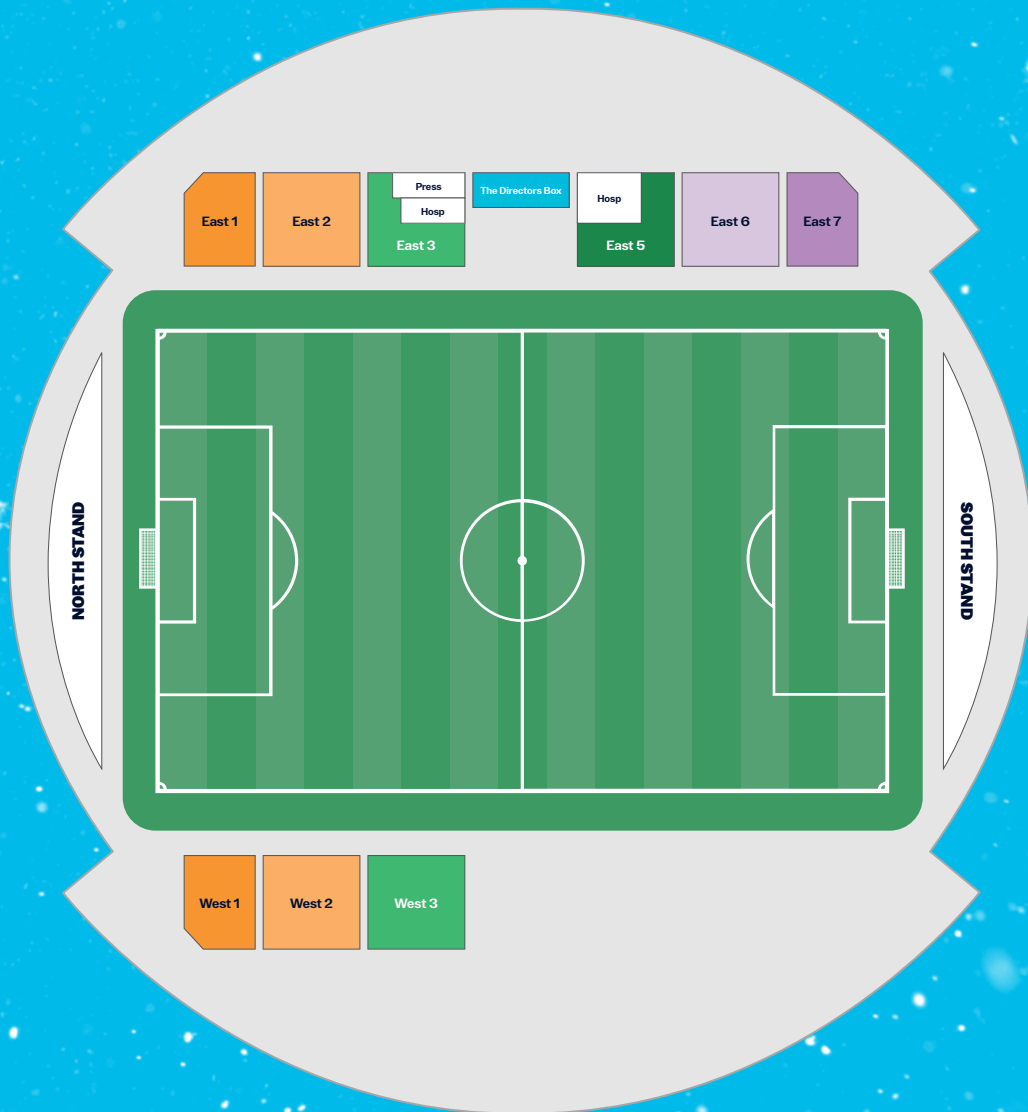

SEASON TICKETS 2023/24

MCWFC PRICING MAP

EAST STAND

	1	2	3	5	6	7
Adult	£75	£75	£88	£88	£75	£75
16 - 21	£58	£58	£58	£58	£58	£58
Under 16	£35	£35	£35	£35	£35	£35
Over 65	£58	£58	£58	£58	£58	£58
Disabled	£58	£58	£58	£58	£58	£58

WEST STAND

	1	2	3
Adult	£75	£75	£88
16 - 21	£58	£58	£58
Under 16	£35	£35	£35
Over 65	£58	£58	£58
Disabled	£58	£58	£58

Disabled rate applies to fans who are in receipt of high rate / enhanced PIP.

Prices include all home WSL fixtures only.