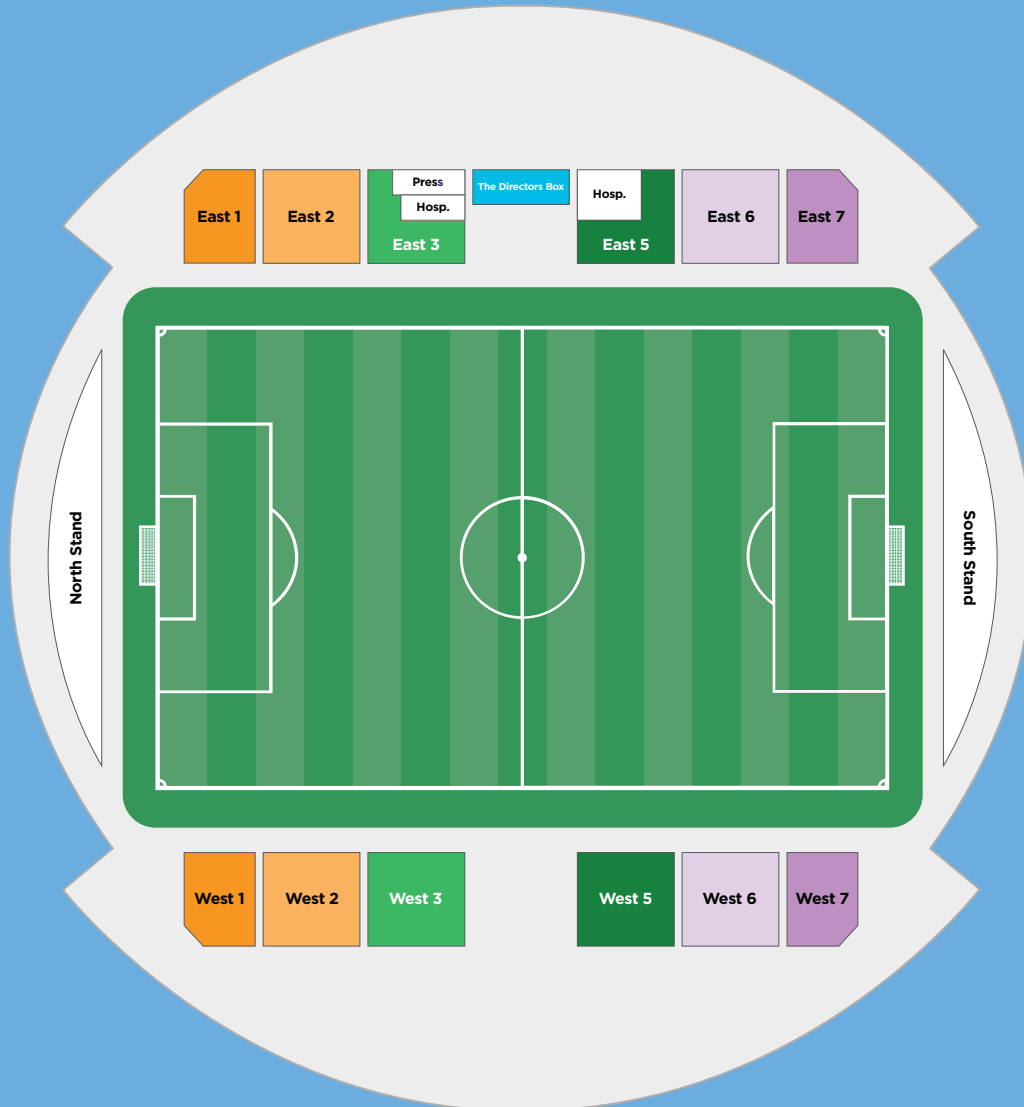

## EAST STAND

Age	1	2	3	5	6	7
Adult	£58	£58	£68	£68	£58	£58
Over 65	£40	£40	£45	£45	£40	£40
16-21	£40	£40	£45	£45	£40	£40
Under 16	£27	£27	£27	£27	£27	£27

## WEST STAND

Age	1	2	3	5	6	7
Adult	£58	£58	£68	£68	£58	£58
Over 65	£40	£40	£45	£45	£40	£40
16-21	£40	£40	£45	£45	£40	£40
Under 16	£27	£27	£27	£27	£27	£27

## HOSPITALITY

Age	Heart of the City (East 4)
Adult	£480
Over 65	£345
16-21	£345
Under 16	£156
Under 5	Free

Prices include all home WSL fixtures only