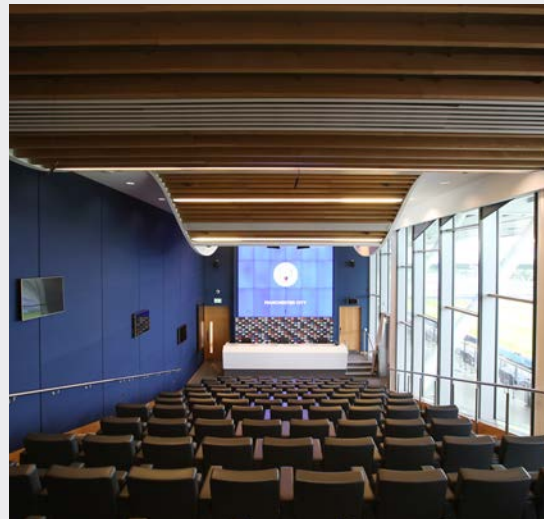

WELCOME TO A WORLD OF POSSIBILITIES

OUR FACILITIES

**5,000 SEAT
ACADEMY STADIUM**

**MEDIA
AUDITORIUM**

**FORMAL AND INFORMAL
DINING FACILITIES**

**ON-SITE
ACCOMMODATION**

**THE BIGGEST INDOOR
PITCH IN THE UK**