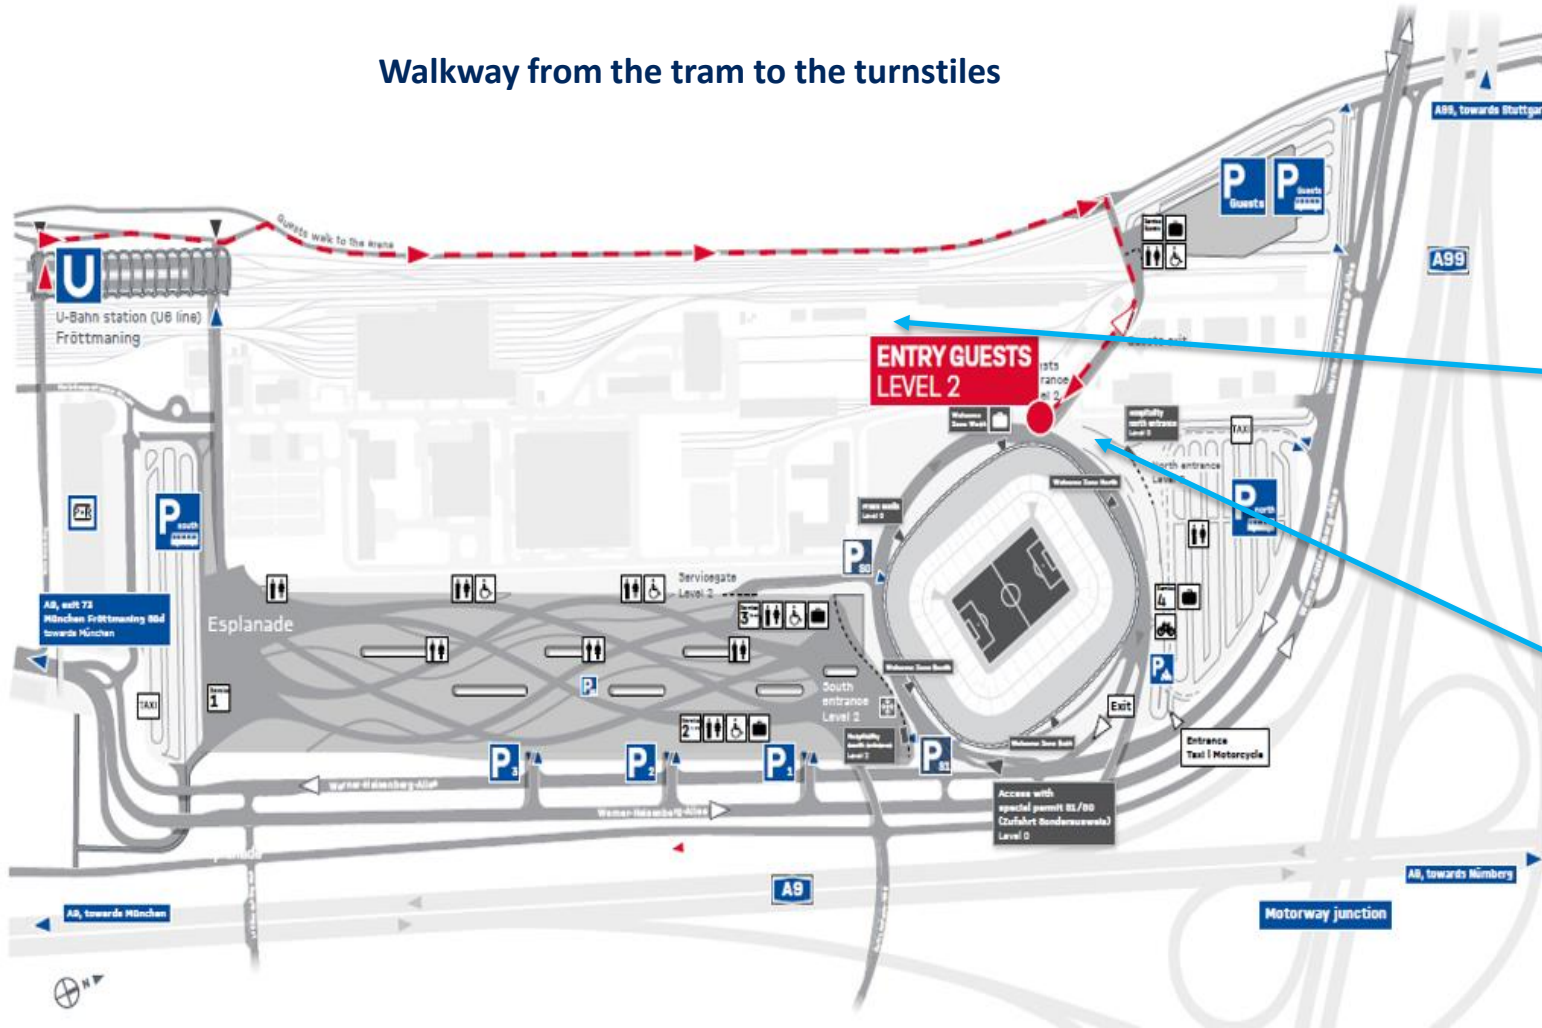

Walkway from the tram to the turnstiles

Walk from tram to turnstiles

Walk from turnstiles to entrance

View from away section

Wheelchair Platform & PA Seating

QR Code for seat service